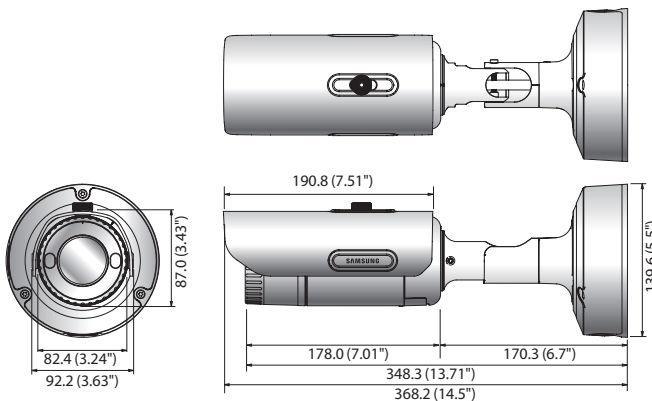

Dimensions

Unit : mm (inch)

PNO-9080R